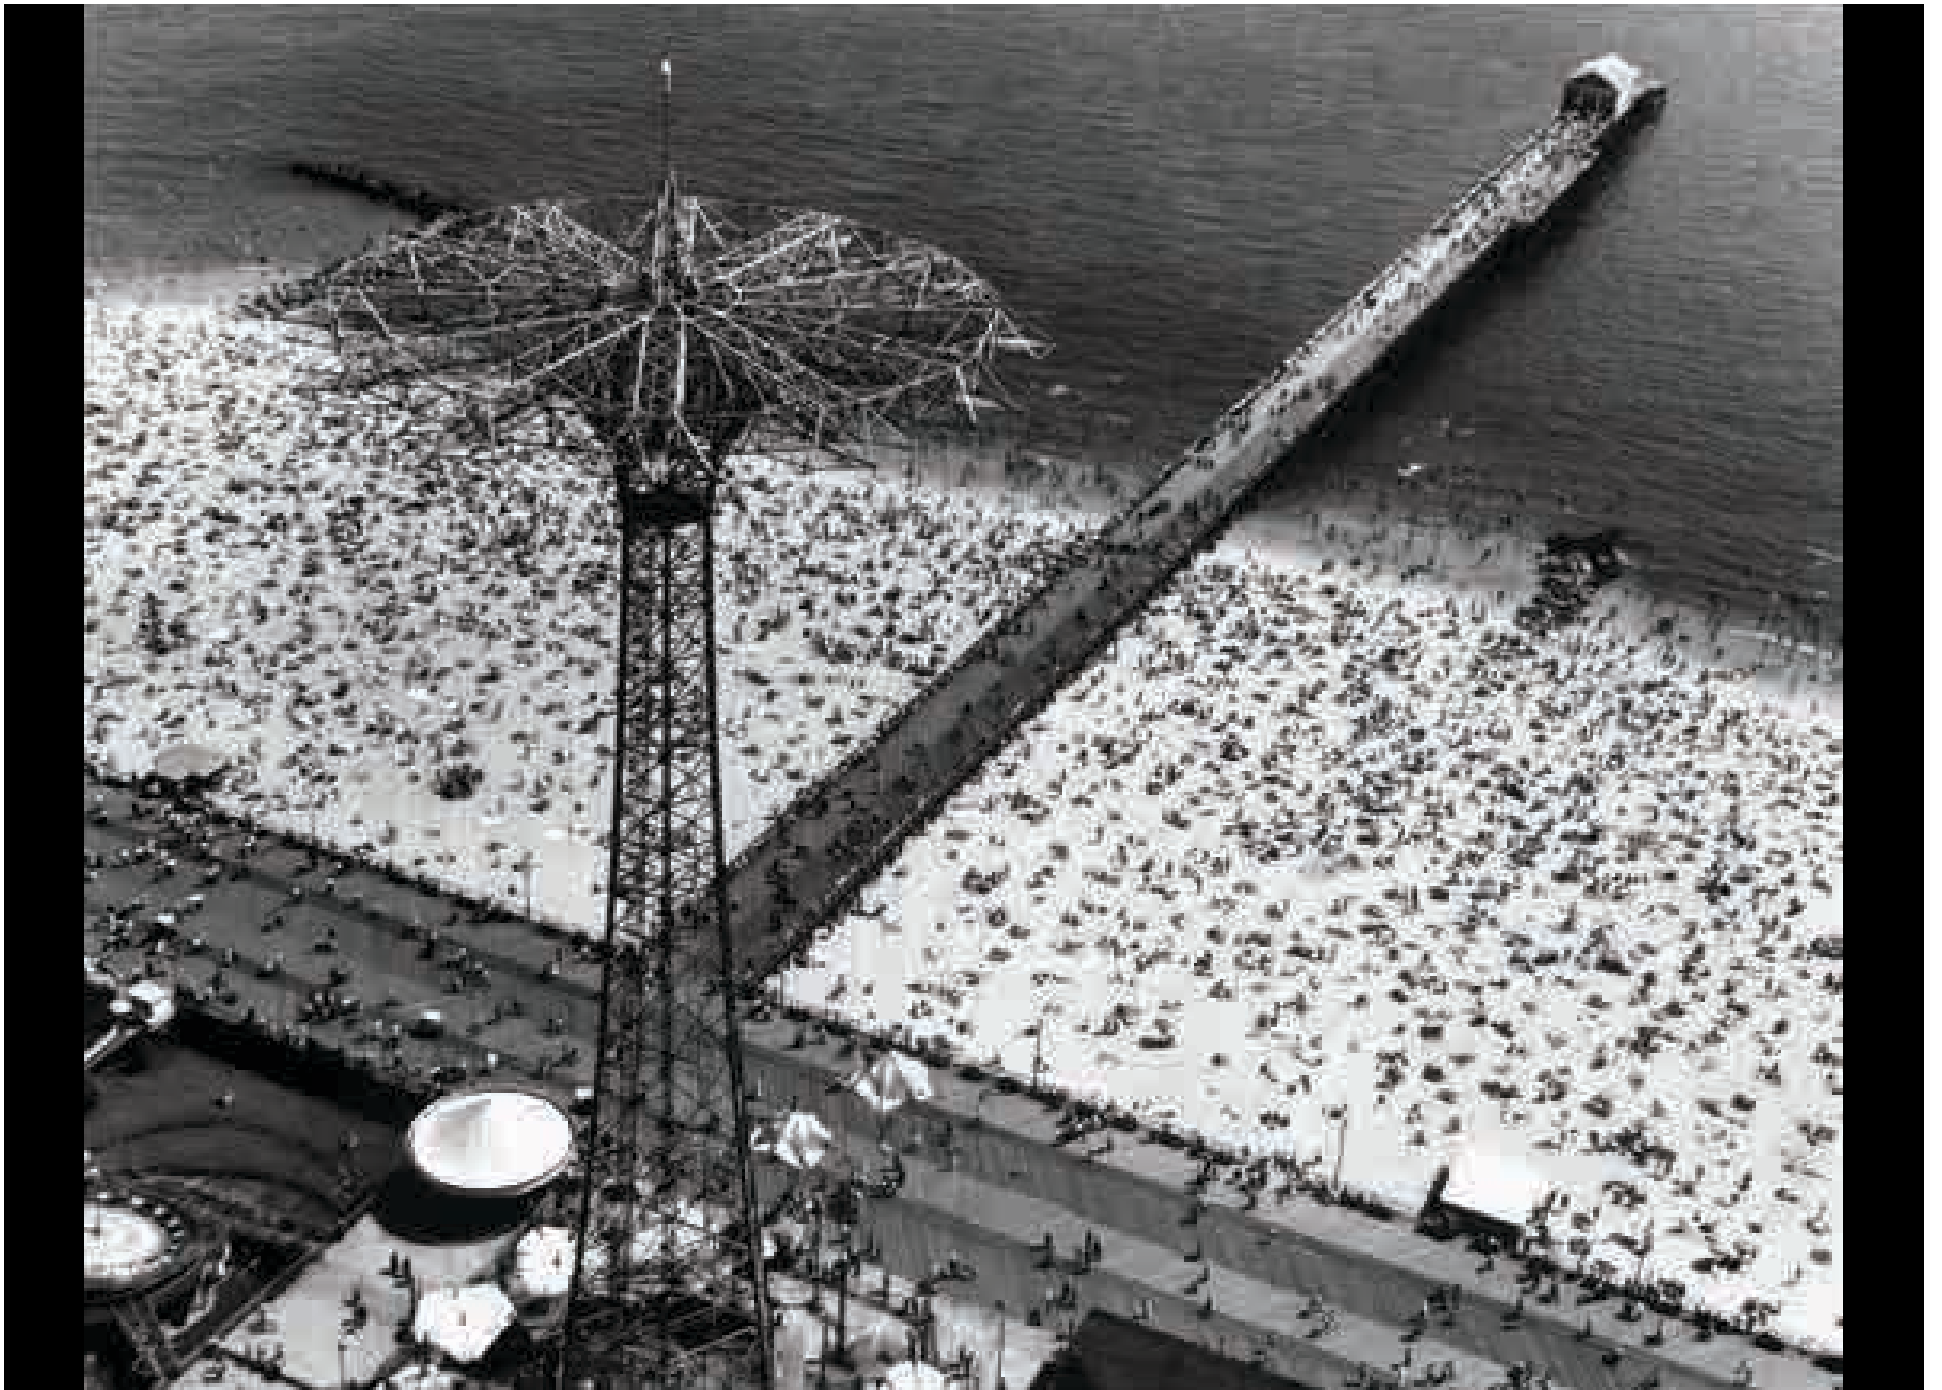

Margaret Bourke-White, Coney Island Beach, 1952

Margaret Bourke-White, Mary  
Eschner's Near-Drowning, Coney  
Island, NY, 1952

Margaret Bourke-White, *Man Working Atop a 32 Foot High Replica of the Empire State Building, New York, 1939*